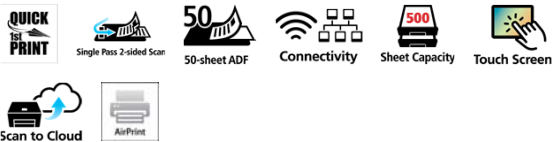

- The ultimate small office All-In-One colour printer, scanner, copier and fax
- Rapid print speed of 24 ipm mono, 15.5 ipm colour. First page out in just 6 seconds
- High-yield inks for up to 2,500 mono and 1,500 colour pages
- Wi-Fi and Ethernet connectivity
- Print and scan from a mobile device, plus cloud integration
- Scan both sides of a document in a single pass
- High capacity 500-sheet cassette and 50-sheet feeder with auto duplex printing
- Large 8.8 cm (3.5") TFT colour touchscreen
- 250 - 1,500 page/month print volume
- Easy to integrate with existing networks (SNMP)
- IP address filtering and records of use reporting
- SMTP for emailing scanned documents securely